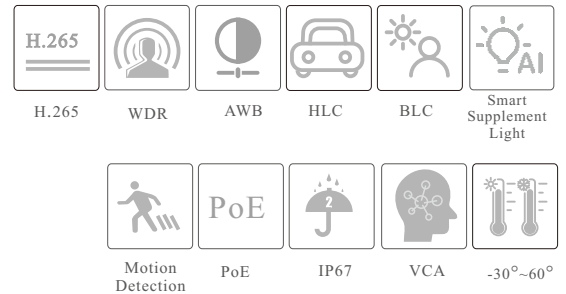

Specifications	Model	BX-IB81-D4-CA
Camera		
Image Sensor		1 / 2.8 "CMOS
Image Size		3840×2160
Electronic Shutter		1 / 3s ~ 1 / 100000s
Iris Type		Fixed Iris
Min. Illumination		0.02 lux @F1.6, AGC ON; 0 lux with illumination on
Lens		2.8mm@F1.6, Horizontal FoV: 106°; Vertical FoV:57°; Diagonal FoV:124° 3.6mm@F1.6, Horizontal FoV:90°; Vertical FoV:47°; Diagonal FoV:107°
Focus		Fixed
Lens Mount		M12
Day&Night		ICR
Wide Dynamic Range		120dB
BLC		Yes
HLC		Yes
Digital NR		Yes
Defog		Yes
S/N Ratio		≥ 50dB
Angle Adjustment		Pan: 0°~360°; Tilt:0°~80°; Rotation: 0°~360°
Image		
Video Compression		Main stream: H.265+ / H.265 / H.264+ / H.264 Sub /Third stream: H.265+ / H.265 / H.264+ / H.264 / MJPEG
H.265 Compression Standard		Main Profile@Leve4.1 High Tier
Resolution		8MP(3840×2160),6MP(3200×1800), 4MP(2688×1520), 2K(2560×1440), 1080P (1920×1080), 720P (1280×720), D1, VGA (640×480), 640× 360, 480× 240, CIF
Main Stream		60Hz: 8MP(1~20fps) /6MP/4MP/2K/1080P (1~30fps) 50Hz: 8MP(1~20fps) /6MP/4MP/2K/1080P (1~25fps)
Sub Stream		720P/D1/VGA/640×360/CIF/480× 240 (60Hz: 1~30fps; 50Hz: 1~25fps)
Third Stream		720P/D1/640×360/CIF (60Hz: 1~30fps; 50Hz: 1~25fps)
Bit Rate		64 Kbps ~12Mbps
Bit Rate Type		VBR / CBR
Image Settings		ROI, Saturation, Brightness, Hue, Contrast, Wide Dynamic, Sharpness, Image Mirror, Image Flip, NR, etc. adjustable through client software or web browser
Audio Compression		G711A/U
ROI		8ROI, Each ROI to be configured separately
Interfaces		
Network		RJ45
Video Output		No
Audio		1CH audio input; 1CH built-in MIC
Storage		Built-in micro SD card slot, up to 256GB
Reset		Yes
Functions		
Remote Monitoring		Web browser /BNX NVR/NVMS2.X/Mobile APP
Web Browser		IE11(plug-in required)/Chrome 89.0+/Edge 89.0+/Firefox 87.0+/Safari 14.0+
Online Connection		Support simultaneous monitoring for up to 10 users; Support multi-stream real time transmission
Network Protocol		UDP, IPv4, IPv6, DHCP, NTP, RTSP, RTP, RTCP, RTMP, PPPoE, DDNS, SMTP, FTP, 802.1x, SNMP, UPnP, HTTP, HTTPS, HTTP POST, P2P, QoS
Interface Protocol		ONVIF
Storage		Network remote storage; micro SD card storage
Smart Alarm		Motion detection, SMD, SD card full, SD card error, IP address conflict, cable disconnection, video exception (scene change, video blur and abnormal color detection)
Smart Event		Line crossing /region intrusion detection(human/motor vehicle/non-motor vehicle classification), abandoned/missing object detection
General Function		Watermark, IP address filtering, video mask, heartbeat, system config backup, smart supplement light, corridor pattern, image distortion correction
PoE		Yes (IEEE802.3af)
Supplement Light Range		IR range: 20 ~ 30 m; white light range:20 ~ 30 m
Ingress Protection		IP67
Security		Video encryption, firmware encryption, configuration encryption, illegal login lock, IP address filtering, 802.1x authentication, basic and digest authentication for HTTP