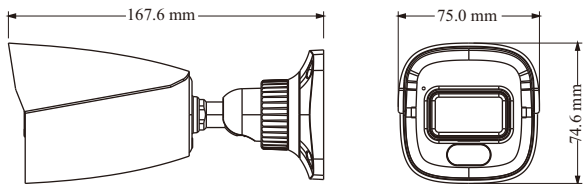

DIMENSIONS